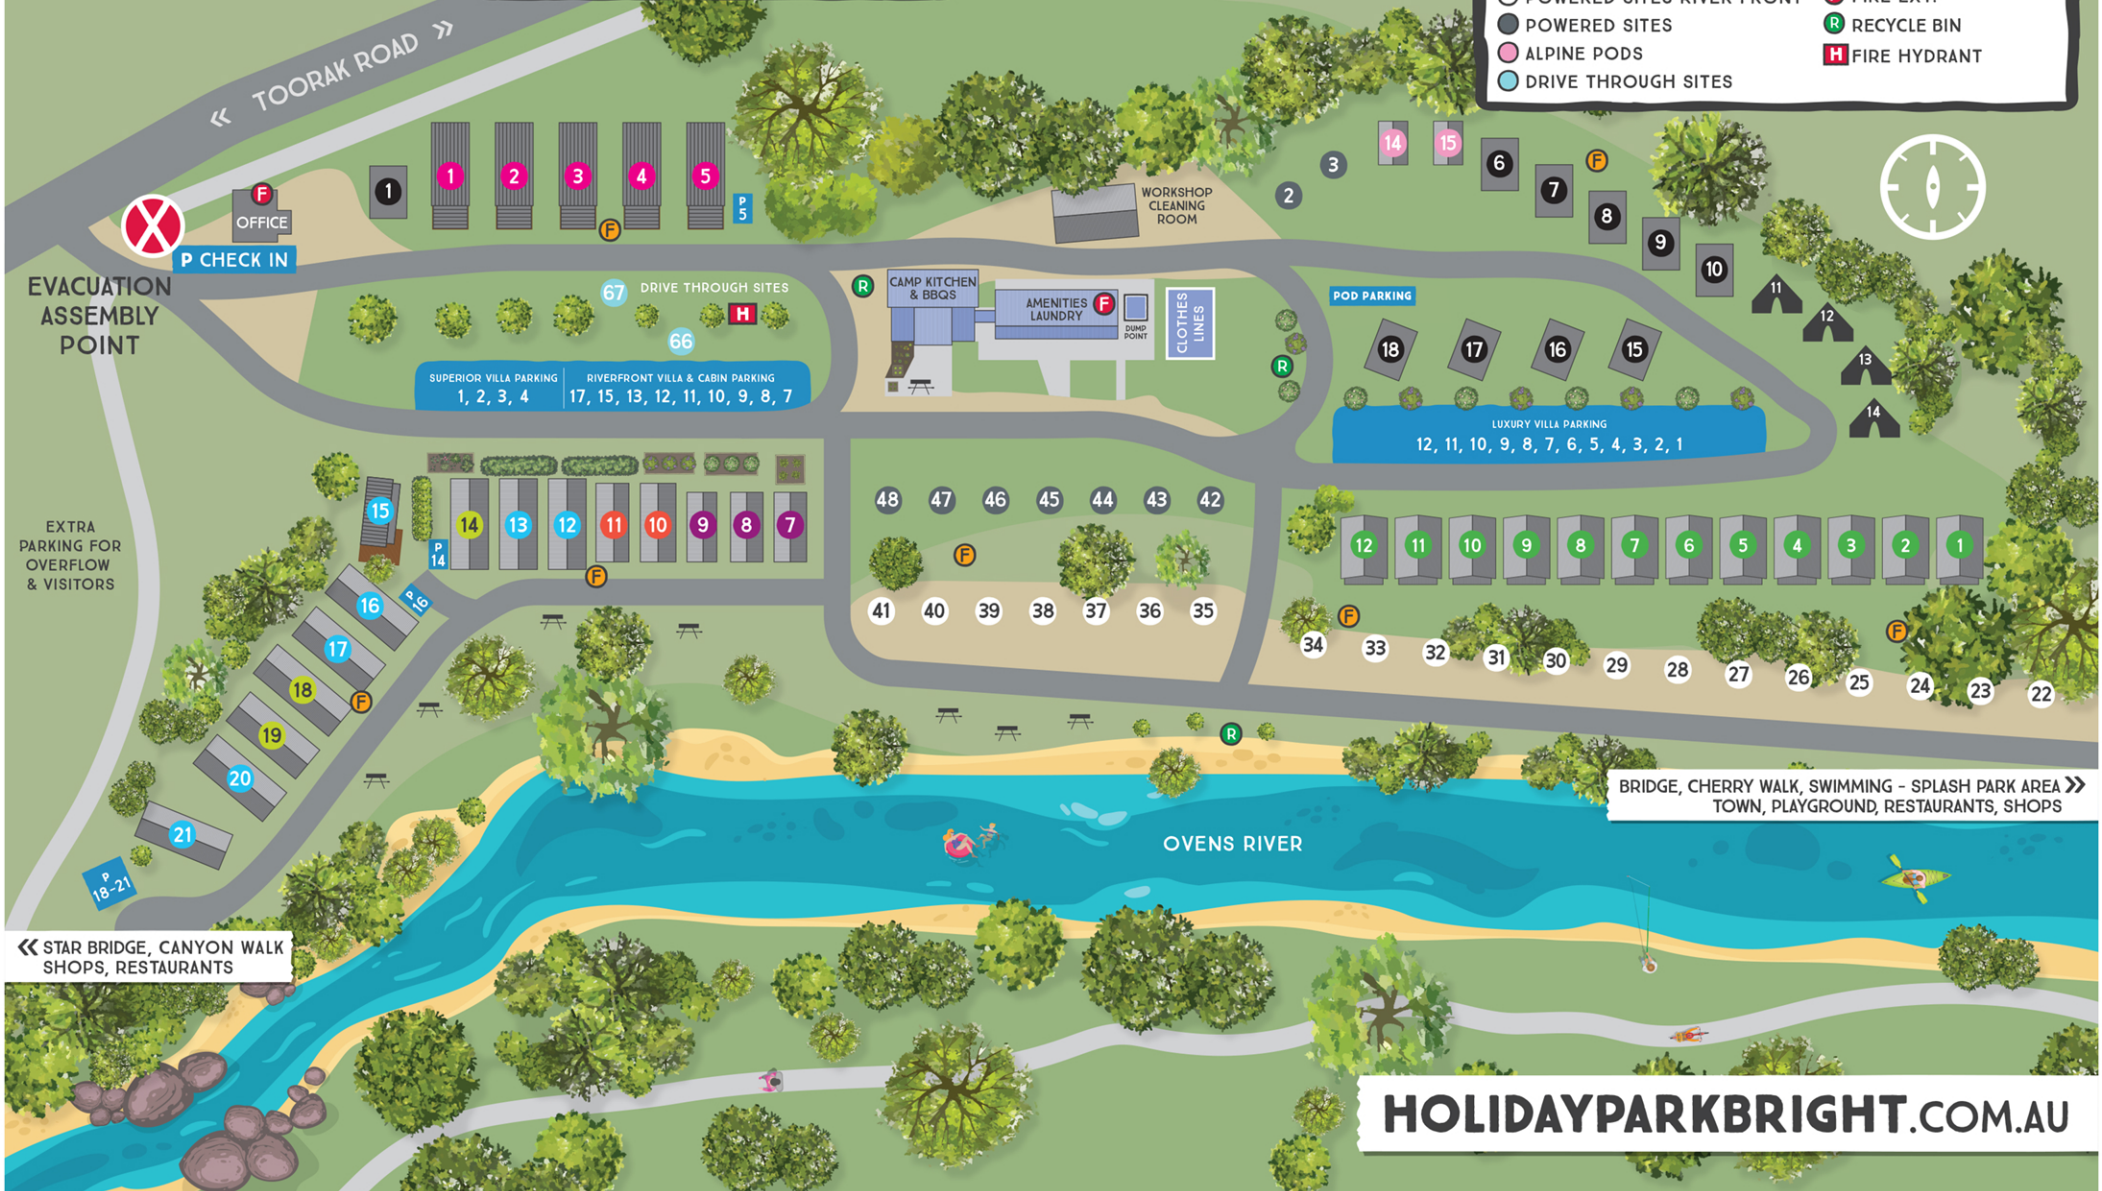

# BRIGHT Riverside

• HOLIDAY PARK •

BOOM GATE CODE

---

WIFI                      AMENITIES

## BRIGHT RIVERSIDE HOLIDAY PARK

4 - 10 Toorak Road, Bright, Victoria 3741  
 Phone: (03) 5755 1118  
 info@holidayparkbright.com.au

- SUPERIOR VILLA (2 BEDROOM)
- RIVERFRONT VILLA (3 BEDROOM)
- RIVERFRONT VILLA (2 BEDROOM)
- RIVERFRONT CABIN (6 PERSON)
- RIVERFRONT CABIN (4 PERSON)
- LUXURY VILLA (2 BEDROOM)
- POWERED SITES RIVER FRONT
- POWERED SITES
- ALPINE PODS
- DRIVE THROUGH SITES
- ▲ UNPOWERED CAMPING
- POWERED SITE (SLAB)
- COMMUNAL AREAS
- PARKING
- X EVACUATION POINT
- F FIRE HOSE
- F FIRE EXT.
- R RECYCLE BIN
- H FIRE HYDRANT

← STAR BRIDGE, CANYON WALK  
 SHOPS, RESTAURANTS

BRIDGE, CHERRY WALK, SWIMMING - SPLASH PARK AREA →  
 TOWN, PLAYGROUND, RESTAURANTS, SHOPS

**HOLIDAYPARKBRIGHT.COM.AU**

THIS MAP IS REPRESENTATIONAL ONLY. NOT TO SCALE.